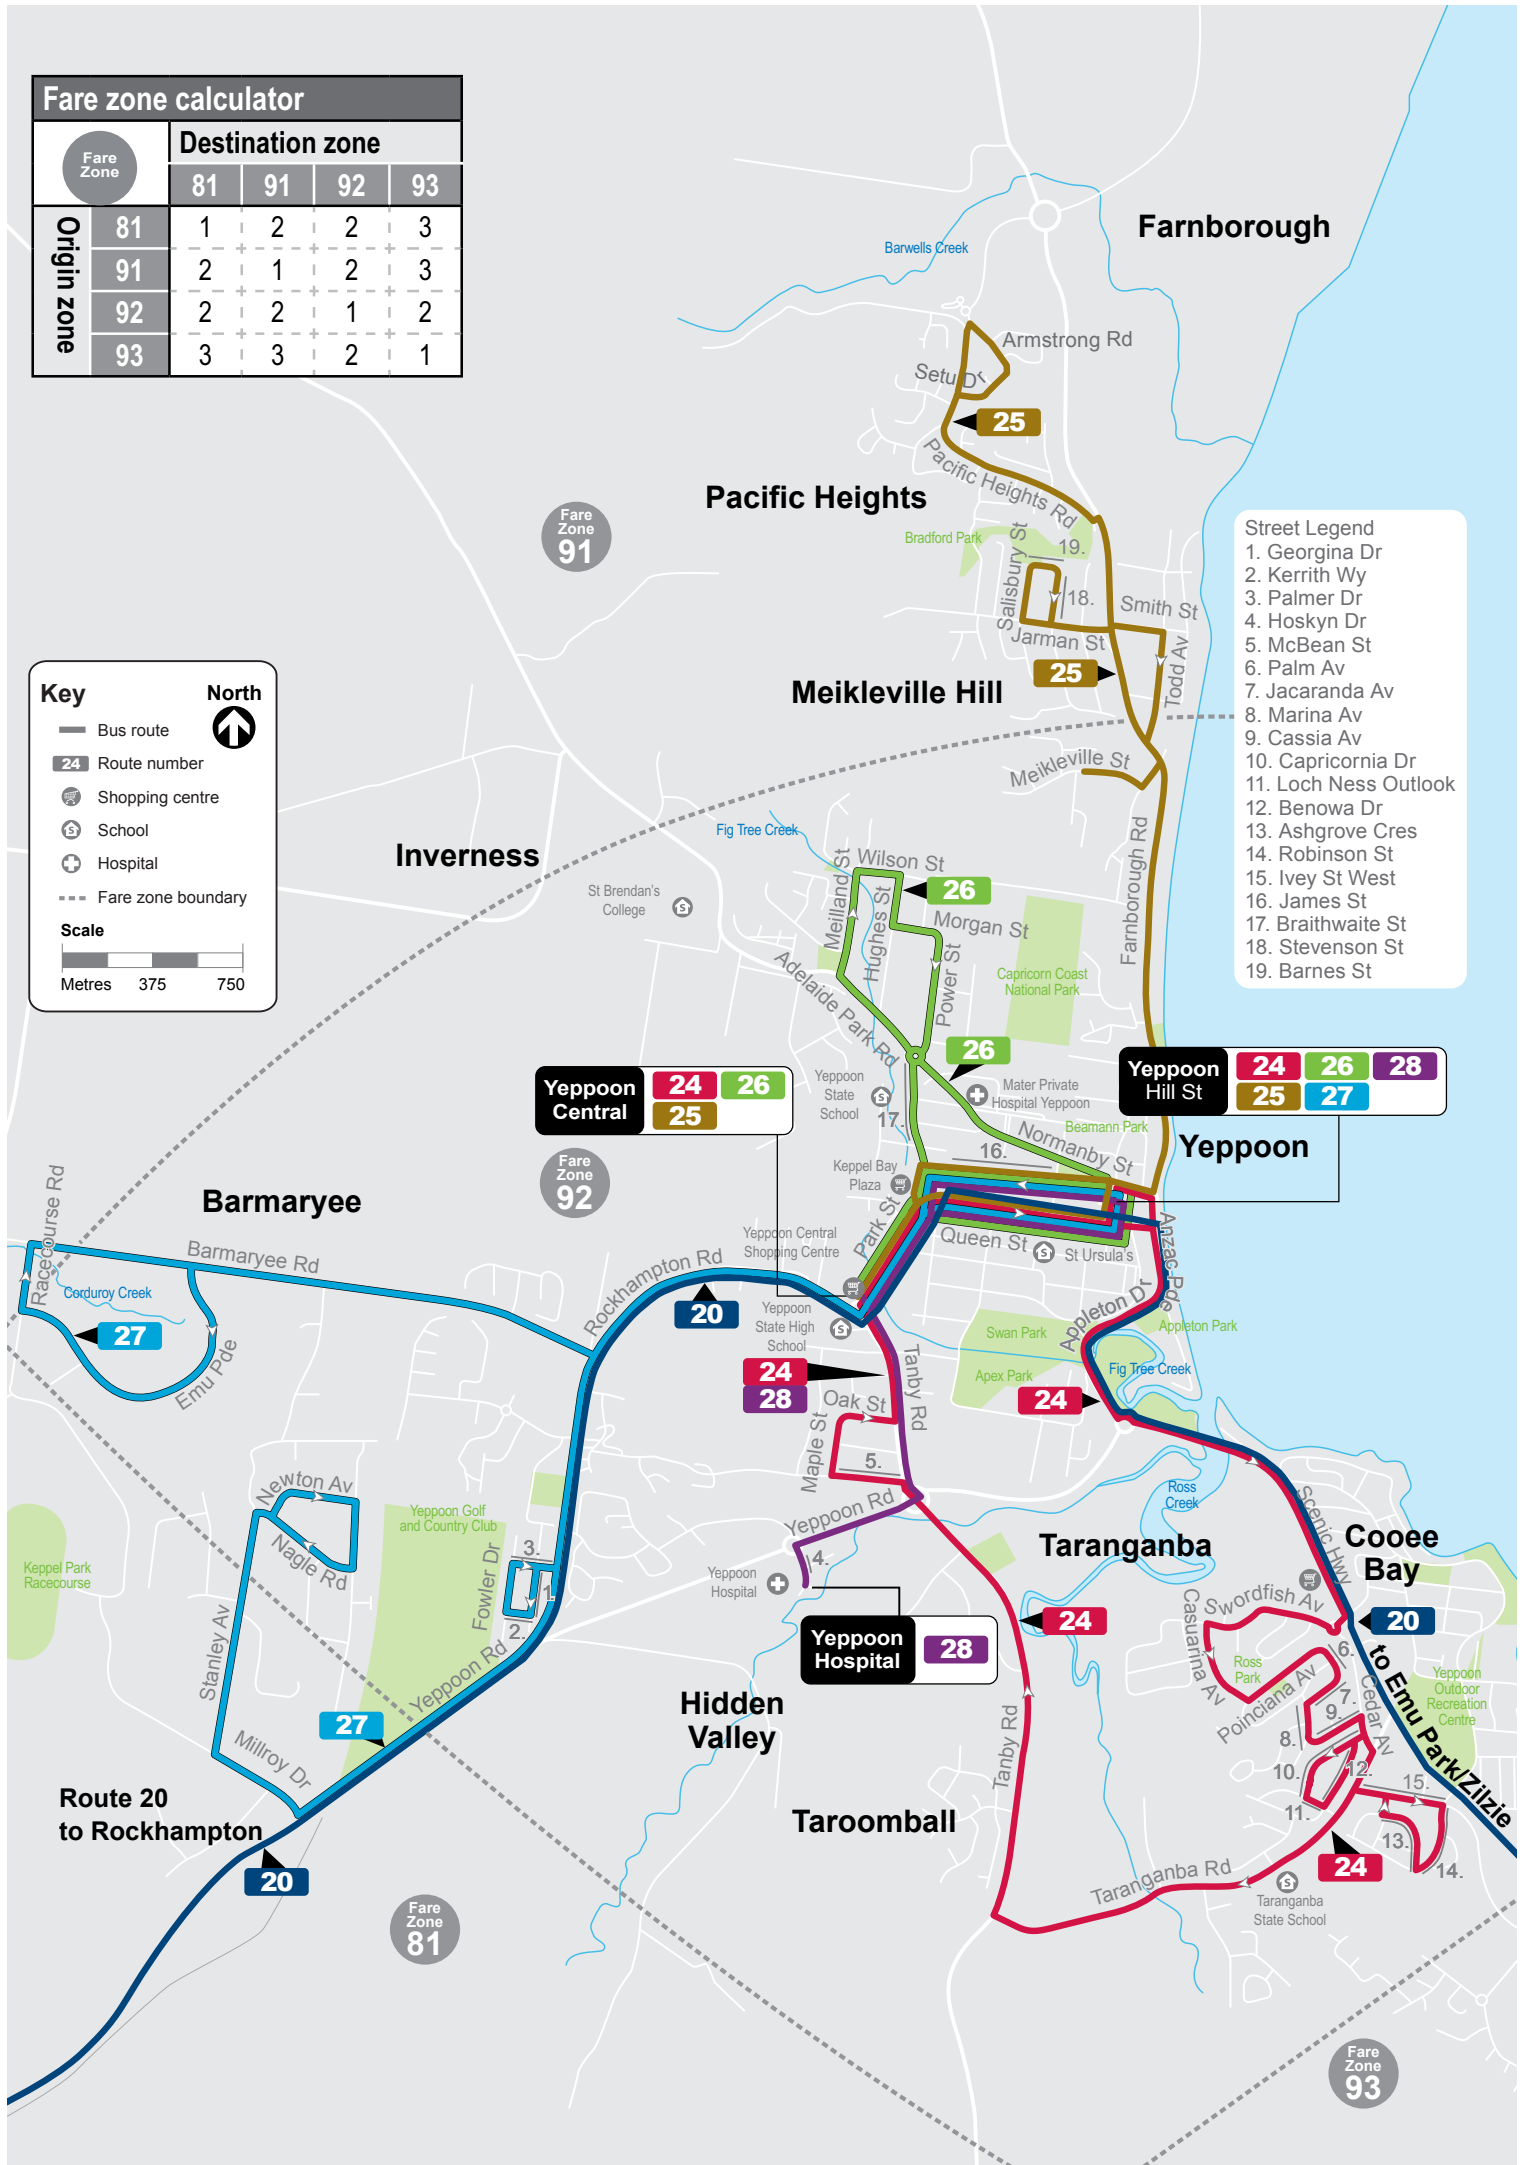

Fare zone calculator					
Fare Zone	Destination zone				
	81	91	92	93	
Origin zone	81	1	2	2	3
	91	2	1	2	3
	92	2	2	1	2
	93	3	3	2	1

Key

- Bus route
- Route number
- Shopping centre
- School
- Hospital
- Fare zone boundary

Scale

Metres 375 750

North

1. **Street Legend**
1. Georgina Dr
  2. Kerrith Wy
  3. Palmer Dr
  4. Hoskyn Dr
  5. McBean St
  6. Palm Av
  7. Jacaranda Av
  8. Marina Av
  9. Cassia Av
  10. Capricornia Dr
  11. Loch Ness Outlook
  12. Benowa Dr
  13. Ashgrove Cres
  14. Robinson St
  15. Ivey St West
  16. James St
  17. Braithwaite St
  18. Stevenson St
  19. Barnes St

Yeppoon Central

- 24
- 25
- 26

Yeppoon Hill St

- 24
- 25
- 26
- 27
- 28

Yeppoon Hospital

- 28

Route 20 to Rockhampton